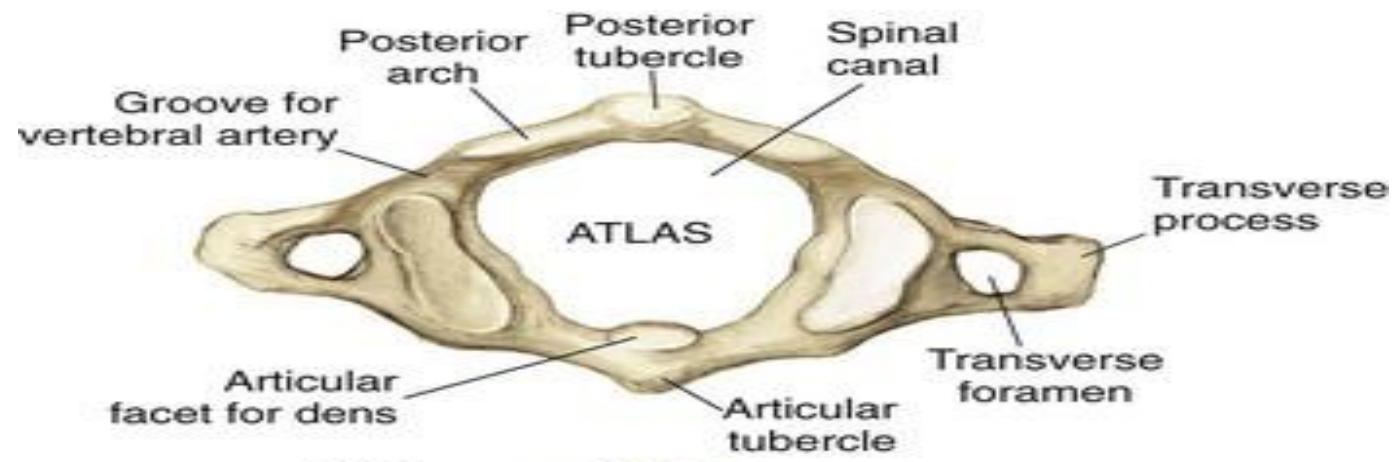

CERVICAL VERTEBRAE

Typical cervical vertebrae

- C2
- C3
- C4
- C5
- c6

Atypical cervical vertebrae

- C1
- C2
- c7

Atlas (C1)

Axis (C2)

A

Typical cervical vertebrae

C3-c6

1. Body.....yes
2. Anterior arch.....No
3. Posterior arch.....yes
4. Spinous process.....bifid
5. Superior articular
facets.....bean shape

Atypical cervical vertebrae

- | | • C1 | c2 | c7 |
|-------------------------|------|-------|--------|
| 1. No | | yes | Yes |
| 2. Yes | | No | No |
| 3. Yes | | yes | Yes |
| 4. No | | Bifid | Single |
| 5. .Bean shape
shape | | | Bean |