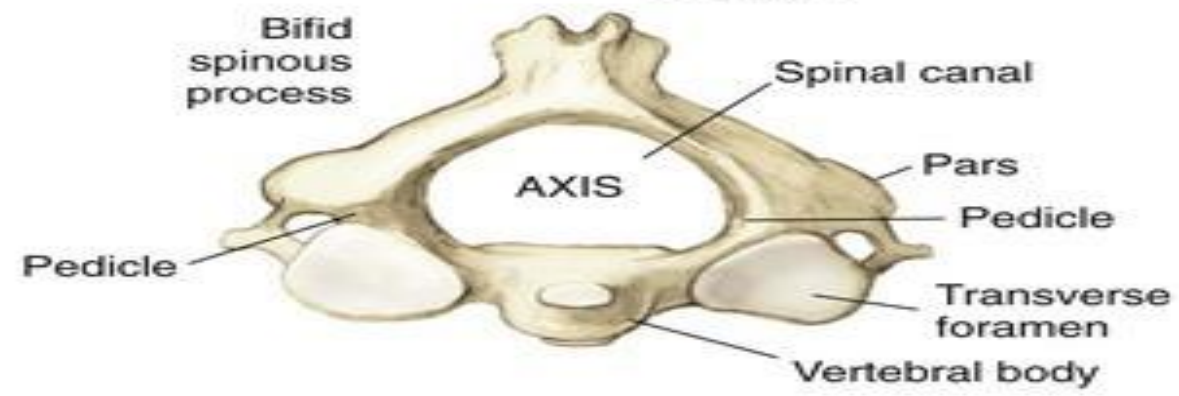

CERVICAL VERTEBRAE

Typical cervical vertebrae

- C2
- C3
- C4
- C5
- c6

Atypical cervical vertebrae

- C1
- C2
- c7

Atlas (C1)

Axis (C2)

A

Typical cervical vertebrae

C3-c6

1. Body.....yes
2. Anterior arch.....No
3. Posterior arch.....yes
4. Spinous process.....bifid
5. Superior articular
facets.....bean shape

Atypical cervical vertebrae

- | | • C1 | c2 | c7 |
|-------------------------|------|-------|--------|
| 1. No | | yes | Yes |
| 2. Yes | | No | No |
| 3. Yes | | yes | Yes |
| 4. No | | Bifid | Single |
| 5. .Bean shape
shape | | | Bean |