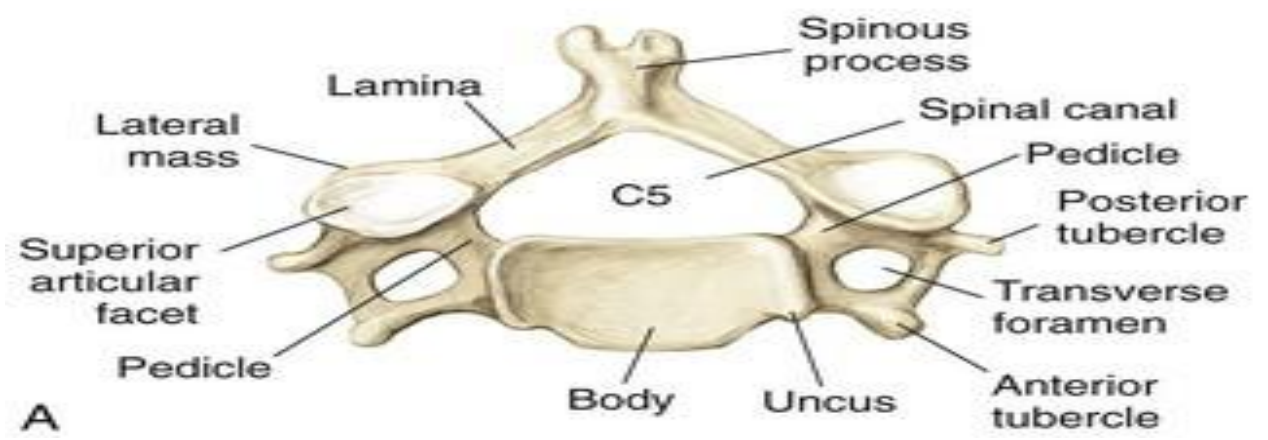

CERVICAL VERTEBRAE

Typical cervical vertebrae

- C2
- C3
- C4
- C5
- c6

Atypical cervical vertebrae

- C1
- C2
- c7

Atlas (C1)

Axis (C2)

A

Typical cervical vertebrae

C3-c6

1. Body.....yes
2. Anterior arch.....No
3. Posterior arch.....yes
4. Spinous process.....bifid
5. Superior articular
facets.....bean shape

Atypical cervical vertebrae

- | | • C1 | c2 | c7 |
|-------------------------|------|-------|--------|
| 1. No | | yes | Yes |
| 2. Yes | | No | No |
| 3. Yes | | yes | Yes |
| 4. No | | Bifid | Single |
| 5. .Bean shape
shape | | | Bean |