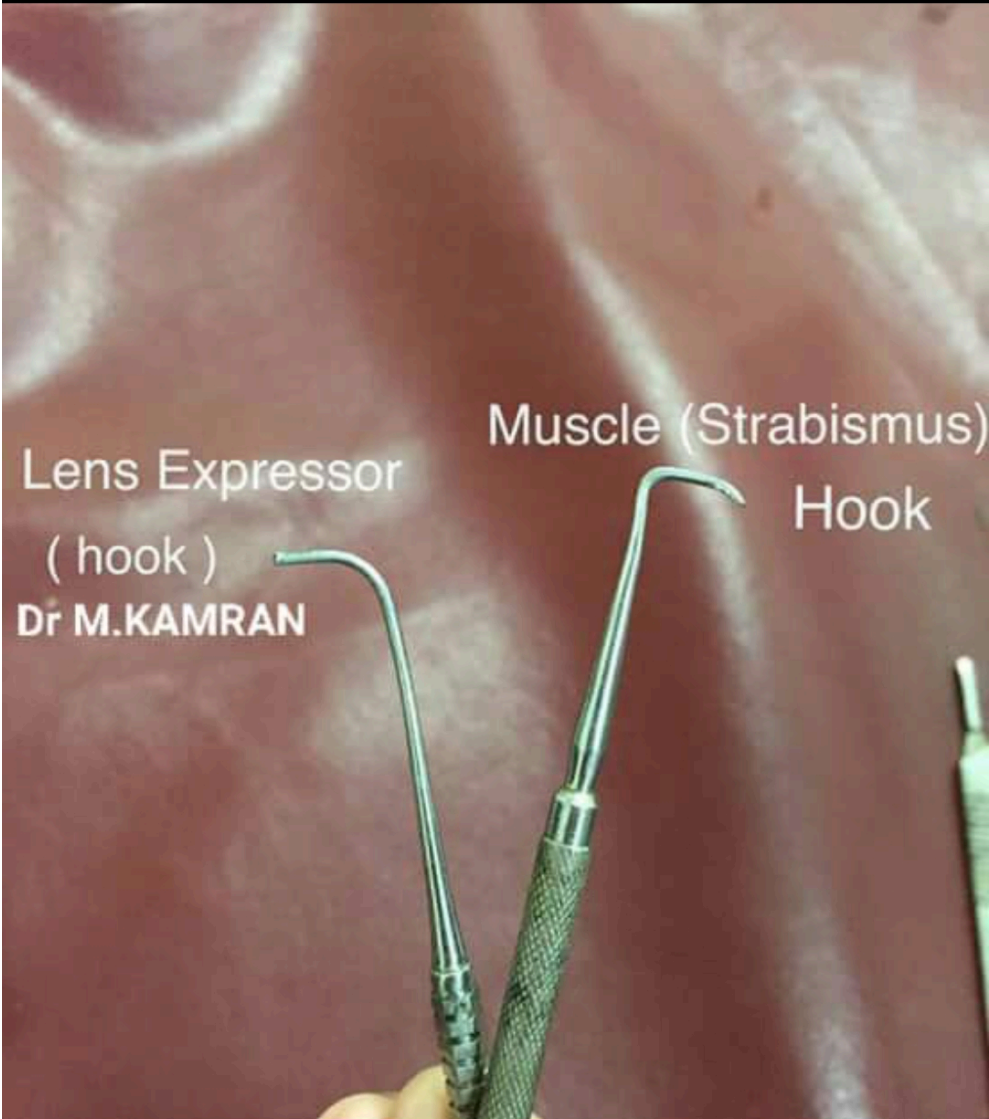

Spring action needle holder

(Barraguer's type)
Dr M.KAMRAN

Blade Holder

Dr M.KAMRAN

Iris Repositor

Dr M.KAMRAN

Corneal Forceps (with TEETH)

Suture tying forceps
Dr M.KAMRAN

Note: Both forceps look the same except that
Corneal Forceps have fine teeth at its end

Corneal Forceps

Dr M.KAMRAN

Lens Expressor
(hook)
Dr M.KAMRAN

Muscle (Strabismus)
Hook

Suture tying Forceps

Dr M.KAMRAN