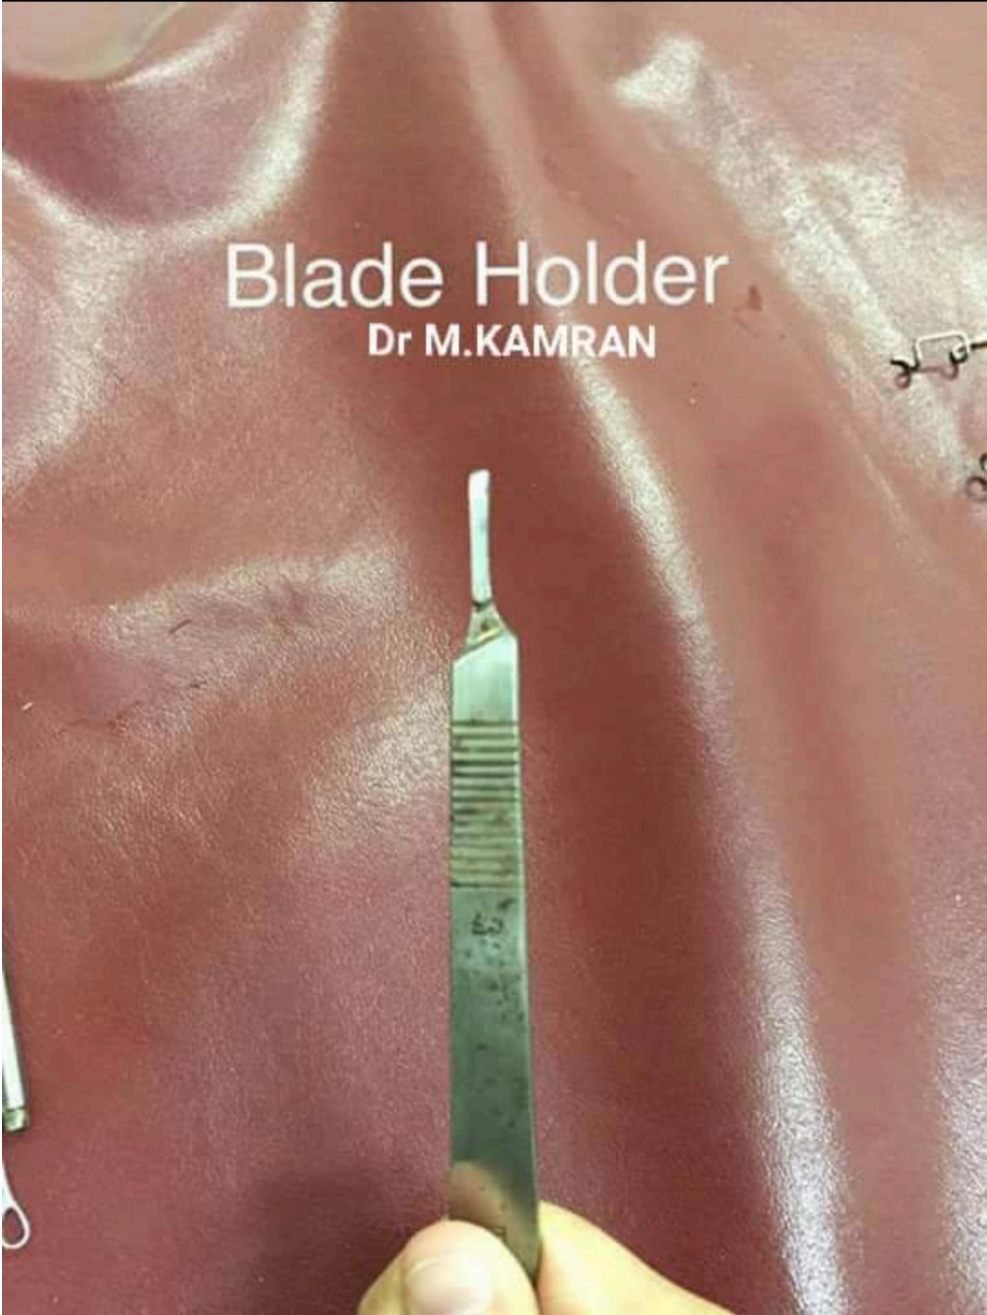

Spring action needle holder

(Barraguer's type)
Dr M.KAMRAN

Blade Holder

Dr M.KAMRAN

Iris Repositor

Dr M.KAMRAN

Corneal Forceps (with TEETH)

Suture tying forceps
Dr M.KAMRAN

Note: Both forceps look the same except that
Corneal Forceps have fine teeth at its end

Corneal Forceps

Dr M.KAMRAN

Lens Expressor
(hook)
Dr M.KAMRAN

Muscle (Strabismus)
Hook

Suture tying Forceps

Dr M.KAMRAN