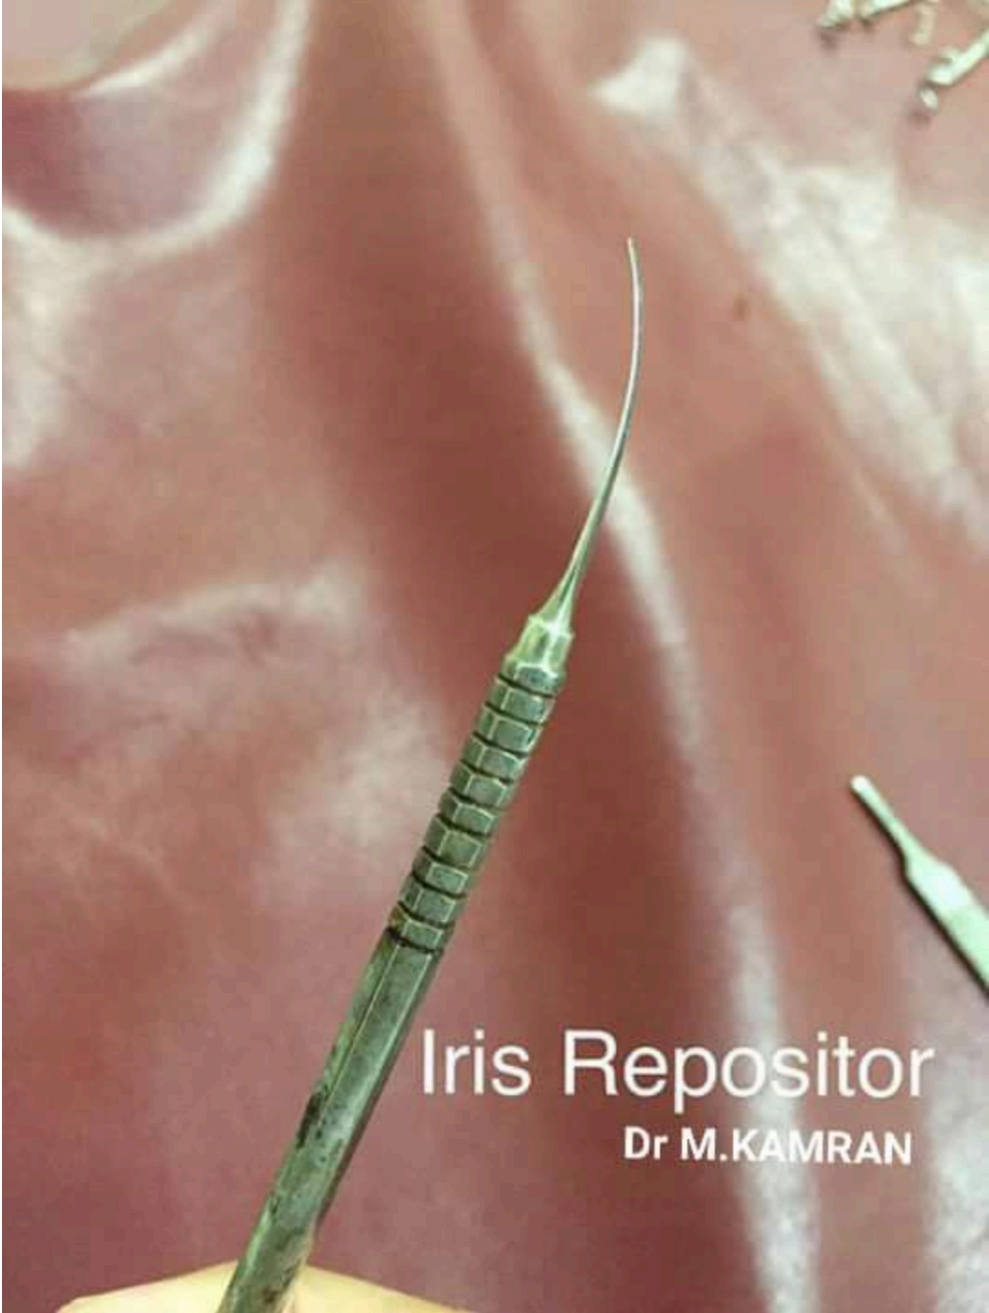

Spring action needle holder

(Barraguer's type)
Dr M.KAMRAN

Blade Holder

Dr M.KAMRAN

Iris Repositor

Dr M.KAMRAN

Corneal Forceps (with TEETH)

Suture tying forceps
Dr M.KAMRAN

Note: Both forceps look the same except that
Corneal Forceps have fine teeth at its end

Corneal Forceps

Dr M.KAMRAN

Lens Expressor
(hook)
Dr M.KAMRAN

Muscle (Strabismus)
Hook

Suture tying Forceps

Dr M.KAMRAN

Corneal Scissors

or Section enlarging Scissors

Dr M.KAMRAN

Corneal Scissors

Dr M.KAMRAN

Wire Speculum

Dr M.KAMRAN

Wire Vectis