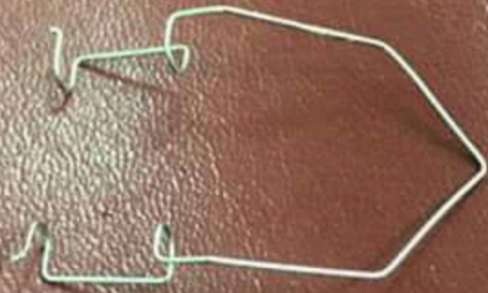

Note: Both forceps look the same except that
Corneal Forceps have fine teeth at its end

Corneal Forceps

Dr M.KAMRAN

Lens Expressor
(hook)
Dr M.KAMRAN

Muscle (Strabismus)
Hook

Suture tying Forceps

Dr M.KAMRAN

Corneal Scissors

or Section enlarging Scissors

Dr M.KAMRAN

Corneal Scissors

Dr M.KAMRAN

Wire Speculum

Dr M.KAMRAN

Wire Vectis

Dr M.KAMRAN

Chalazion Clamp

Dr M.KAMRAN

Corneal Scissors
Dr M.KAMRAN

Two-way irrigation & aspiration Cannula
Dr M.KAMRAN

Chalazion Clamp

Dr M.KAMRAN

Corneal Scissors